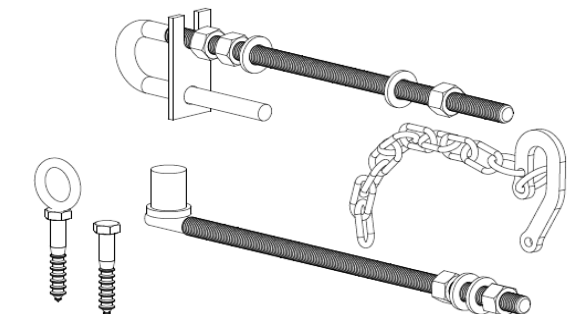

CODE: **SFGP5**  
APPLICATION: *Farm gate hinge kit to suit steel posts both round and square (SWOP20 Hinges)*  
FINISH: *Zinc plated*  
QTY/BOX: *10*  
RETAIL PRICE/KIT: *\$26.00 + GST*

CODE: **SFGP6**  
APPLICATION: *Farm gate hinge kit to suit timber posts, ideal for large gate openings where gate adjustment is needed*  
FINISH: *Zinc plated*  
QTY/BOX: *10*  
RETAIL PRICE/KIT: *\$29.60 + GST*  
Longer product also available  
**(SFGP6L \$36.50 + GST)**

CODE: **SFGP7**  
APPLICATION: *Heavy duty farm gate hinge kit to suit timber posts*  
FINISH: *Zinc plated*  
QTY/BOX: *10*  
RETAIL PRICE/KIT: *\$32.50 + GST*

CODE: **SFGP8**  
APPLICATION: *Farm gate hinge kit to suit timber and steel posts*  
FINISH: *Zinc plated*  
QTY/BOX: *10*  
RETAIL PRICE/KIT: *\$40.84 + GST*

CODE: **SFGP9**  
APPLICATION: *Farm gate hing kit to suit timber posts, ideal for large gate openings where gate adjustment is needed*  
FINISH: *Zinc plated*  
QTY/BOX: *10*  
RETAIL PRICE/KIT: *\$57.50 + GST*