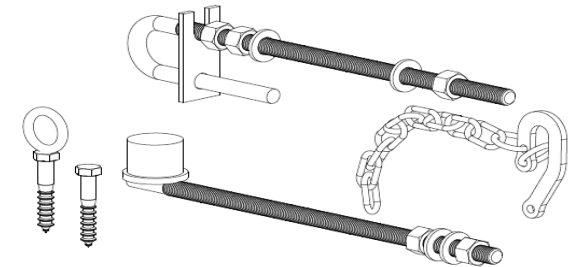

ABN: 17 107 320 338
P.O Box 1003
Archerfield QLD 4108

13 003 SUPER (78737)
Ph - (07) 3274 3111
Fax- (07) 3274 3112
sales@supersteelaust.com.au
www.supersteelaust.com.au

CODE: **SFGP7**
APPLICATION: *Heavy duty farm gate hinge kit to suit timber posts*
FINISH: *Zinc plated*
QTY/BOX: *10*
RETAIL PRICE/KIT: *$32.50 + GST*