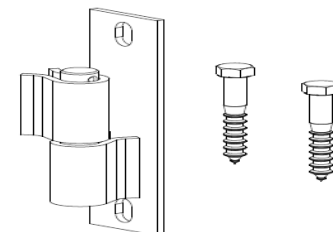

CODE: **SBOP20**
APPLICATION: *Heavy duty general purpose pin and socket hing to suit steel or timber post and steel ramped gate*
FINISH: *Zinc plated*
QTY/BOX: *20*
RETAIL PRICE/KIT: *$19.50 + GST*