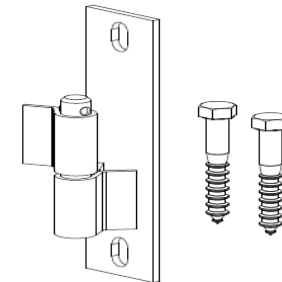

CODE: **SBOP16**
APPLICATION: *General purpose pin and socket hinge to suit steel or timber post and steel ramped gate*
FINISH: *Zinc plated*
QTY/BOX: *25*
RETAIL PRICE/KIT: *$12.95 + GST*