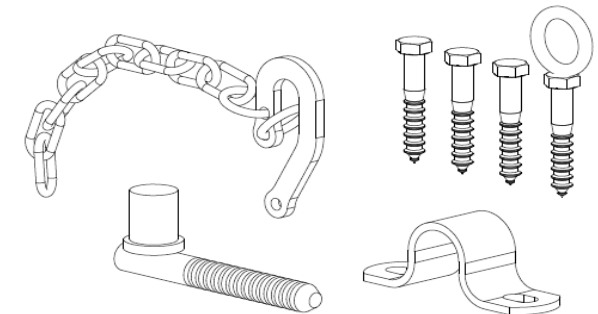

CODE: **SFGP1**  
APPLICATION: *Farm gate latch kit for both timber and zinc plated*  
FINISH: *Zinc plated*  
QTY/BOX: 30  
RETAIL PRICE/KIT: *\$10.15 + GST*

CODE: **SFGP2**  
APPLICATION: *Farm gate hinge kit to suit round or square timber posts*  
FINISH: *Zinc plated*  
QTY/BOX: 15  
RETAIL PRICE/KIT: *\$24.55 + GST*