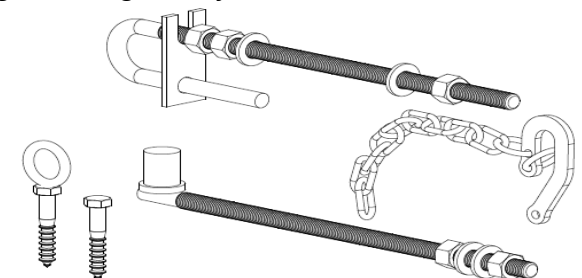

13 003 SUPER (78737)  
Ph - (07) 3274 3111  
Fax- (07) 3274 3112  
[sales@supersteelaust.com.au](mailto:sales@supersteelaust.com.au)  
[www.supersteelaust.com.au](http://www.supersteelaust.com.au)

CODE: **SFGP4**  
APPLICATION: *Farm gate hinge kit to suit 100mm square timber and steel posts*  
FINISH: *Zinc plated*  
QTY/BOX: *15*  
RETAIL PRICE/KIT: *\$25.35 + GST*

CODE: **SFGP5**  
APPLICATION: *Farm gate hinge kit to suit steel posts both round and square (SWOP20 Hinges)*  
FINISH: *Zinc plated*  
QTY/BOX: *10*  
RETAIL PRICE/KIT: *\$26.00 + GST*

CODE: **SFGP6**  
APPLICATION: *Farm gate hinge kit to suit timber posts, ideal for large gate openings where gate adjustment is needed*  
FINISH: *Zinc plated*  
QTY/BOX: *10*  
RETAIL PRICE/KIT: *\$29.60 + GST*  
Longer product also available  
**(SFGP6L \$36.50 + GST)**