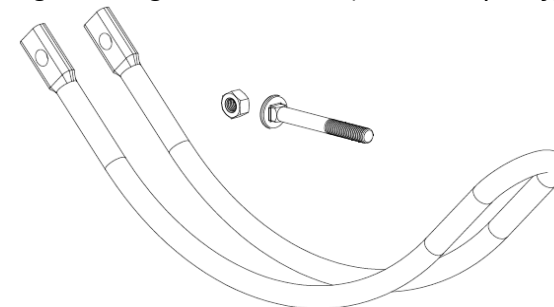

CODE:  
APPLICATION:  
FINISH:  
QTY/BOX:  
RETAIL PRICE/KIT:

**SCP 14**  
*14mm Cattle yard pin*  
*Zinc plated*  
*20*  
*\$2.35 + GST*

CODE:  
APPLICATION:  
FINISH:  
QTY/BOX:  
RETAIL PRICE/KIT:

**SCP 16**  
*16mm Cattle yard pin*  
*Zinc plated*  
*20*  
*\$2.67 + GST*

CODE:  
APPLICATION:  
FINISH:  
QTY/BOX:  
RETAIL PRICE/KIT:

**SFGB1**  
*Farm gate bow latch, suit 25NB farm gates requiring securing in the middle (not stock proof)*  
*Zinc plated*  
*10*  
*\$20.25 + GST*