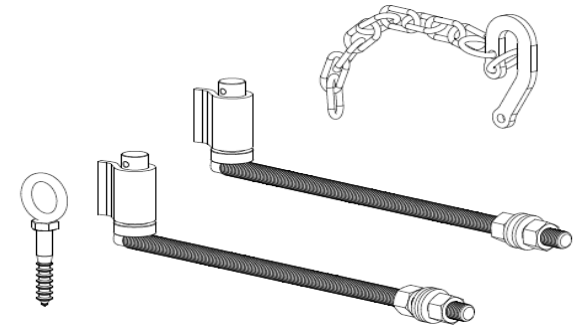

CODE: **SFGP8**
APPLICATION: *Farm gate hinge kit to suit timber and steel posts*
FINISH: *Zinc plated*
QTY/BOX: *10*
RETAIL PRICE/KIT: *$40.84 + GST*