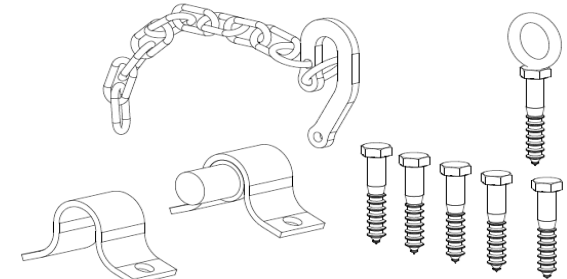

CODE: **SFGP1**  
APPLICATION: *Farm gate latch kit for both timber and zinc plated*  
FINISH: *Zinc plated*  
QTY/BOX: 30  
RETAIL PRICE/KIT: *\$10.15 + GST*

CODE: **SFGP2**  
APPLICATION: *Farm gate hinge kit to suit round or square timber posts*  
FINISH: *Zinc plated*  
QTY/BOX: 15  
RETAIL PRICE/KIT: *\$24.55 + GST*

CODE: **SFGP3**  
APPLICATION: *Farm gate hing kit to suit round or square timber posts*  
FINISH: *Zinc plated*  
QTY/BOX: 15  
RETAIL PRICE/KIT: *\$25.15 + GST*

ABN: 17 107 320 338  
P.O Box 1003  
Archerfield QLD 4108

13 003 SUPER (78737)  
Ph - (07) 3274 3111  
Fax- (07) 3274 3112  
[sales@supersteelaust.com.au](mailto:sales@supersteelaust.com.au)  
[www.supersteelaust.com.au](http://www.supersteelaust.com.au)

CODE: **SFGP4**  
APPLICATION: *Farm gate hinge kit to suit 100mm square timber and steel posts*  
FINISH: *Zinc plated*  
QTY/BOX: *15*  
RETAIL PRICE/KIT: *\$25.35 + GST*

CODE: **SFGP5**  
APPLICATION: *Farm gate hinge kit to suit steel posts both round and square (SWOP20 Hinges)*  
FINISH: *Zinc plated*  
QTY/BOX: *10*  
RETAIL PRICE/KIT: *\$26.00 + GST*

CODE: **SFGP6**  
APPLICATION: *Farm gate hinge kit to suit timber posts, ideal for large gate openings where gate adjustment is needed*  
FINISH: *Zinc plated*  
QTY/BOX: *10*  
RETAIL PRICE/KIT: *\$29.60 + GST*  
Longer product also available  
**(SFGP6L \$36.50 + GST)**