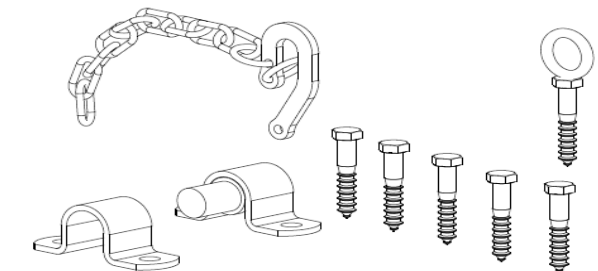

CODE: **SFGP3**
APPLICATION: *Farm gate hing kit to suit round or square timber posts*
FINISH: *Zinc plated*
QTY/BOX: 15
RETAIL PRICE/KIT: *$25.15 + GST*