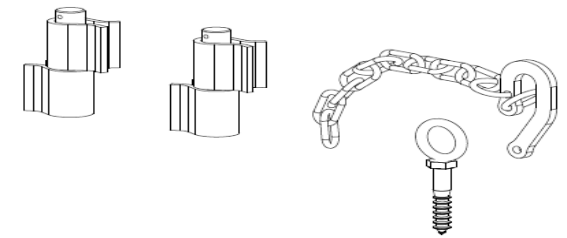

CODE: **SFGP5**
APPLICATION: *Farm gate hinge kit to suit steel posts both round and square (SWOP20 Hinges)*
FINISH: *Zinc plated*
QTY/BOX: *10*
RETAIL PRICE/KIT: *$26.00 + GST*